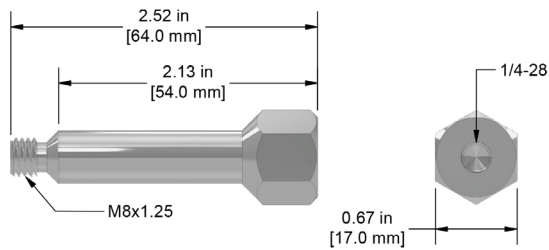

## MH143-1A

Hex Head Accelerometer Mounting Stud,  
SPM Compatible, 303 Stainless Steel,  
1.10 in. (28 mm) Length,  
0.67 in. (17 mm) Diameter

## MH143-2A

Hex Head Accelerometer Mounting Stud,  
SPM Compatible, 303 Stainless Steel,  
2.52 in. (64 mm) Length,  
0.67 in. (17 mm) Diameter

Backed by our Unconditional Lifetime Warranty

[www.ctconline.com](http://www.ctconline.com) | [sales@ctconline.com](mailto:sales@ctconline.com) | 585-924-5900