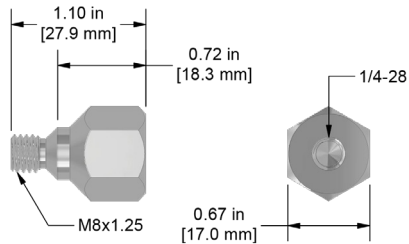

## MH143-1A

Hex Head Accelerometer Mounting Stud,  
SPM Compatible, 303 Stainless Steel,  
1.10 in. (28 mm) Length,  
0.67 in. (17 mm) Diameter

## MH143-2A

Hex Head Accelerometer Mounting Stud,  
SPM Compatible, 303 Stainless Steel,  
2.52 in. (64 mm) Length,  
0.67 in. (17 mm) Diameter

Backed by our Unconditional Lifetime Warranty

[www.ctconline.com](http://www.ctconline.com) | [sales@ctconline.com](mailto:sales@ctconline.com) | 585-924-5900