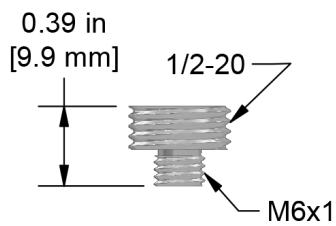

Mounting Studs

for MEB360 and MCB360 Swivel Mount
Accelerometers

MH108-42B

1/4-28 Mounting Stud, 316L
Stainless Steel

MH108-43B

M6x1 Mounting Stud, 316L
Stainless Steel

Backed by our Unconditional Lifetime Warranty