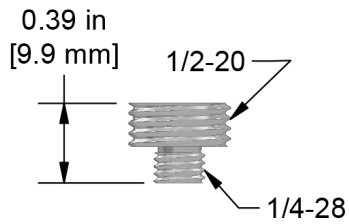

Mounting Studs

for MEB360 and MCB360 Swivel Mount
Accelerometers

MH108-42B

1/4-28 Mounting Stud, 316L
Stainless Steel

MH108-43B

M6x1 Mounting Stud, 316L
Stainless Steel

Backed by our Unconditional Lifetime Warranty