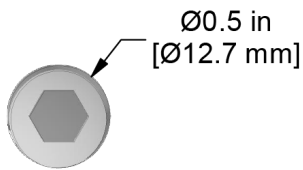

Mounting Studs

for MEB360 and MCB360 Swivel Mount
Accelerometers

MH108-42B

1/4-28 Mounting Stud, 316L
Stainless Steel

MH108-43B

M6x1 Mounting Stud, 316L
Stainless Steel

Backed by our Unconditional Lifetime Warranty