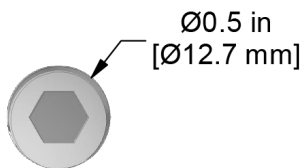

Mounting Studs

for MEB360 and MCB360 Swivel Mount
Accelerometers

MH108-42B

1/4-28 Mounting Stud, 316L
Stainless Steel

MH108-43B

M6x1 Mounting Stud, 316L
Stainless Steel

Backed by our Unconditional Lifetime Warranty