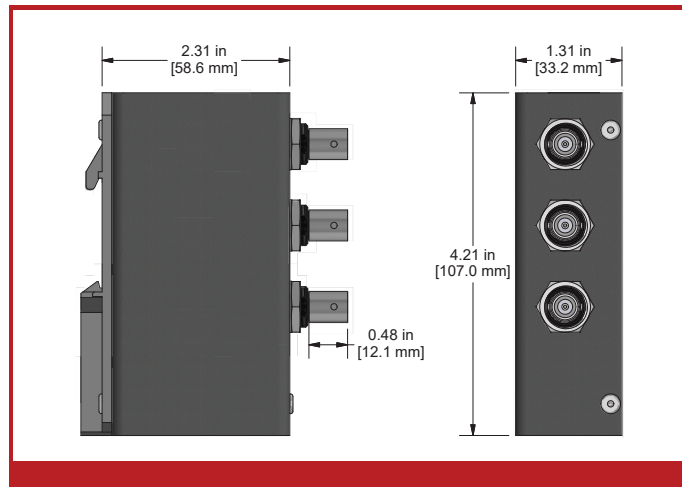

MMX-MOD3

MAXX Box Module

Product Features

Buy the modules you need now, add more in the future

Detachable plugs for easy cable installation

Modular style enables easy DIN rail mount

Ordering Information

MMX-MOD3 -