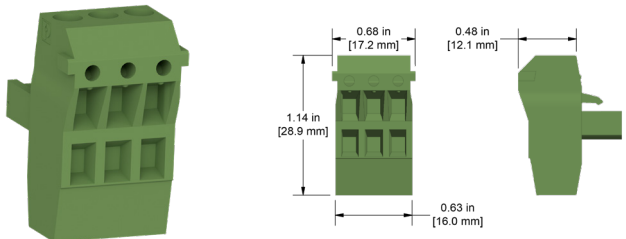

JB907

Three-Position Plugs for Single-Axis Input and Output Junction Boxes

JB907-1A

Three-Position Plug, Spring Cage, for use in JB, SB, MX, and CR Single-Axis Junction Boxes

JB907-2A

Three-Position Plug, Screw Terminal, for use in JB, SB, MX, and CR Single-Axis Junction Boxes

JB907-3A

Three-Position "T" Plug, Screw Terminal, for use in JB, MMX, and SSB Single-Axis Compatible Junction Boxes for Continuous Output

Backed by our Unconditional Lifetime Warranty

www.ctconline.com | sales@ctconline.com | 585-924-5900