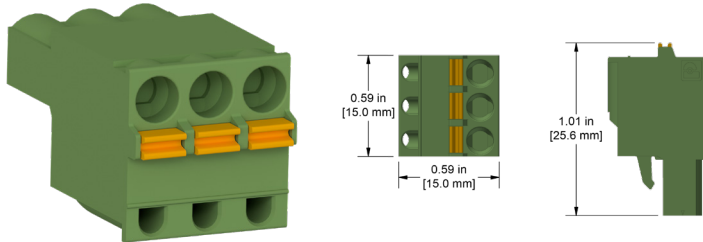

JB907

Three-Position Plugs for Single-Axis Input and Output Junction Boxes

JB907-1A

Three-Position Plug, Spring Cage, for use in JB, SB, MX, and CR Single-Axis Junction Boxes

JB907-2A

Three-Position Plug, Screw Terminal, for use in JB, SB, MX, and CR Single-Axis Junction Boxes

JB907-3A

Three-Position "T" Plug, Screw Terminal, for use in JB, MMX, and SSB Single-Axis Compatible Junction Boxes for Continuous Output

Backed by our Unconditional Lifetime Warranty

www.ctconline.com | sales@ctconline.com | 585-924-5900