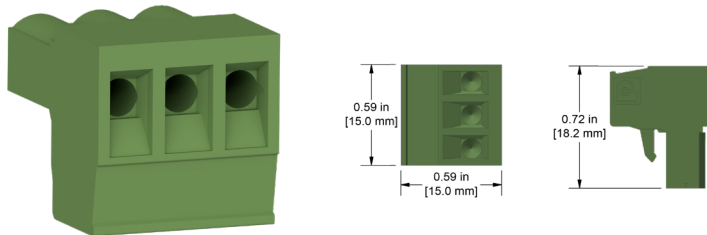

JB907

Three-Position Plugs for Single-Axis Input and Output Junction Boxes

JB907-1A

Three-Position Plug, Spring Cage, for use in JB, SB, MX, and CR Single-Axis Junction Boxes

JB907-2A

Three-Position Plug, Screw Terminal, for use in JB, SB, MX, and CR Single-Axis Junction Boxes

JB907-3A

Three-Position "T" Plug, Screw Terminal, for use in JB, MMX, and SSB Single-Axis Compatible Junction Boxes for Continuous Output

Backed by our Unconditional Lifetime Warranty

www.ctconline.com | sales@ctconline.com | 585-924-5900