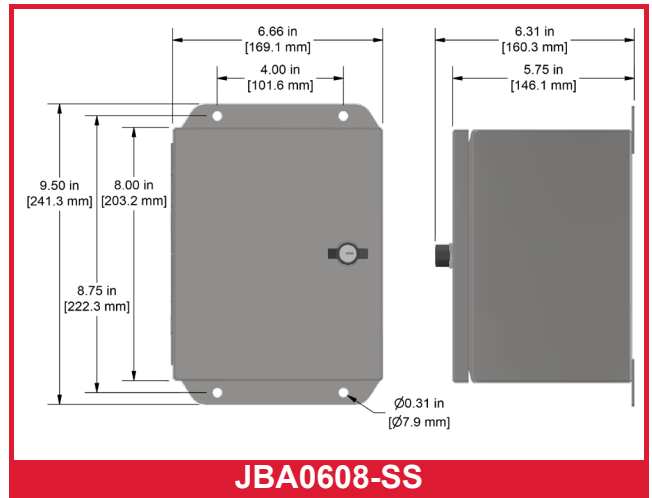

Empty Stainless Steel Enclosures

Product Features

Empty Stainless Steel Enclosures

- Twist Lock Closure
- NEMA 4x Rated

Backed by our Unconditional Lifetime Warranty

www.ctconline.com | sales@ctconline.com | 585-924-5900