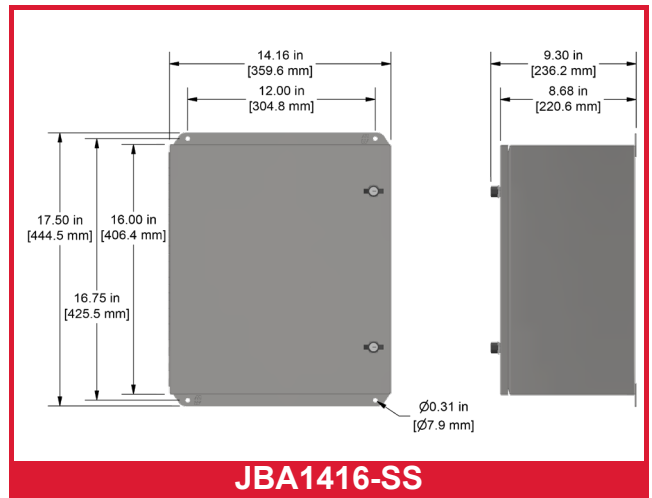

Empty Stainless Steel Enclosures

Product Features

Empty Stainless Steel Enclosures

- Twist Lock Closure
- NEMA 4x Rated

Backed by our Unconditional Lifetime Warranty

www.ctconline.com | sales@ctconline.com | 585-924-5900