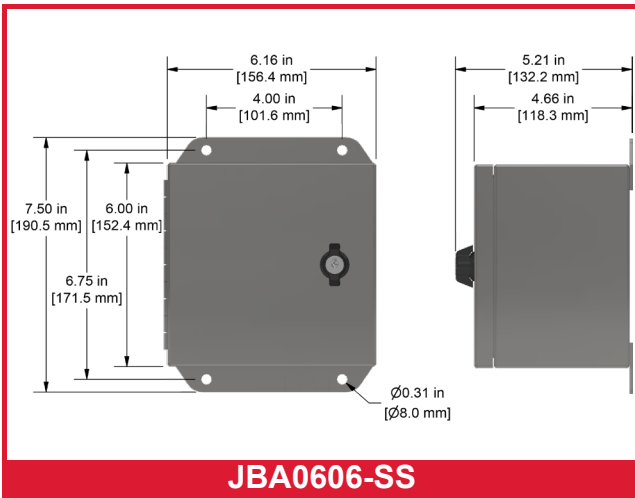

Empty Stainless Steel Enclosures

Product Features

Empty Stainless Steel Enclosures

- Twist Lock Closure
- NEMA 4x Rated

Backed by our Unconditional Lifetime Warranty

www.ctconline.com | sales@ctconline.com | 585-924-5900