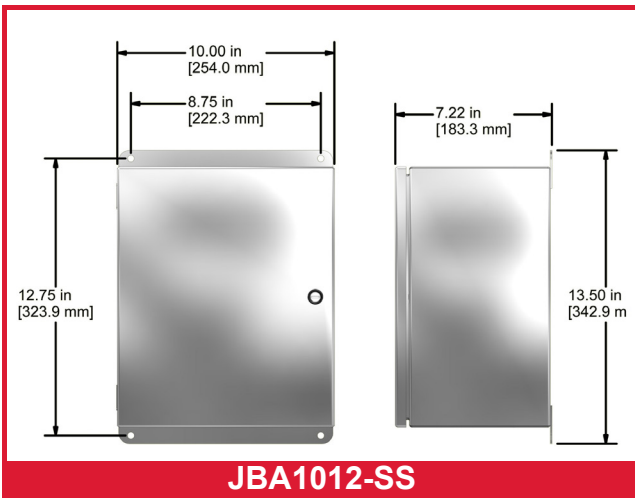

Empty Stainless Steel Enclosures

Product Features

Empty Stainless Steel Enclosures

- Twist Lock Closure
- NEMA 4x Rated

Backed by our Unconditional Lifetime Warranty

www.ctconline.com | sales@ctconline.com | 585-924-5900