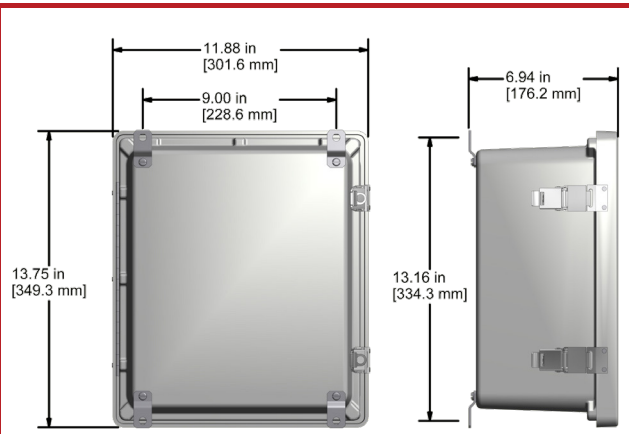

Empty Fiberglass Enclosures

Product Features

Empty Fiberglass Enclosures

- Snap Latch Closure
- NEMA 4x Rated

JBA0606-FG

JBA0608-FG

JBA1012-FG

JBA1416-FG