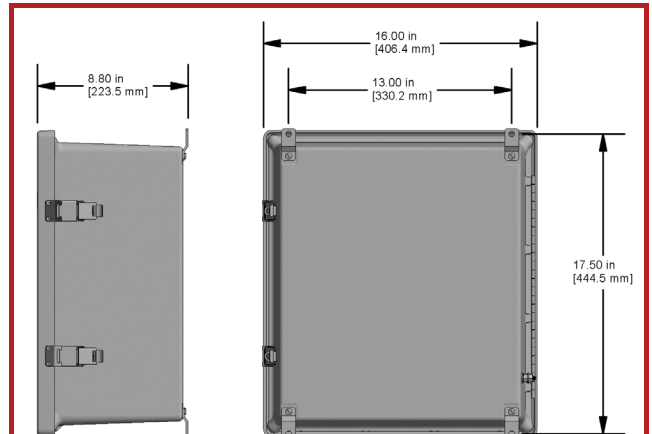

Empty Fiberglass Enclosures

Product Features

Empty Fiberglass Enclosures

- Snap Latch Closure
- NEMA 4x Rated

JBA0606-FG

JBA0608-FG

JBA1012-FG

JBA1416-FG