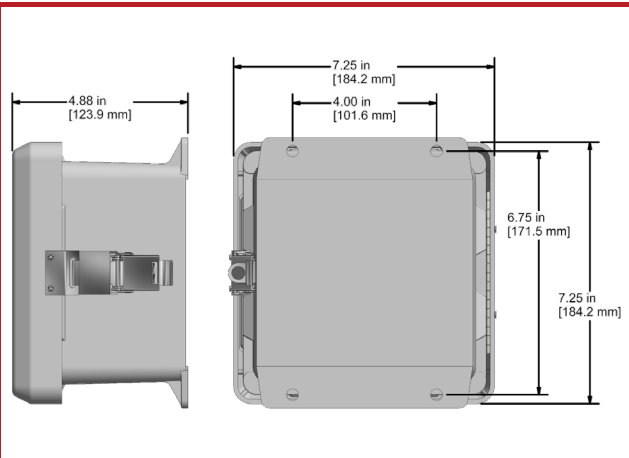

Empty Fiberglass Enclosures

Product Features

Empty Fiberglass Enclosures

- Snap Latch Closure
- NEMA 4x Rated

JBA0606-FG

JBA0608-FG

JBA1012-FG

JBA1416-FG