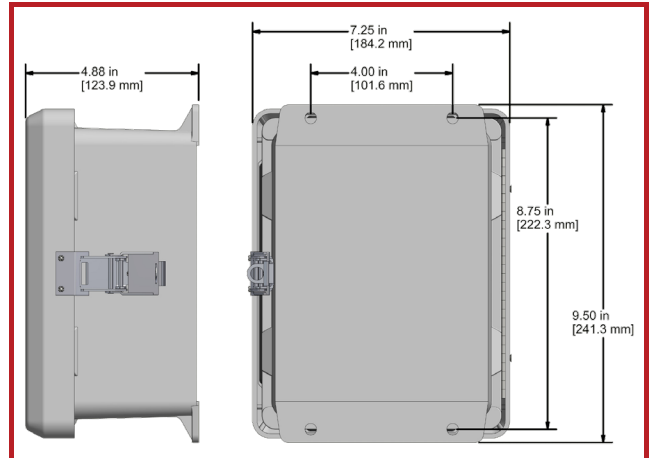

Empty Fiberglass Enclosures

Product Features

Empty Fiberglass Enclosures

- Snap Latch Closure
- NEMA 4x Rated

JBA0606-FG

JBA0608-FG

JBA1012-FG

JBA1416-FG