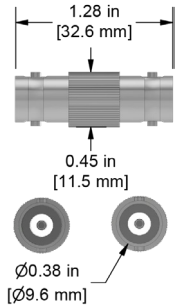

Cable Adapters

CB910-1A

In-Line BNC Jack Adapter, Nickel-Plated Brass

CB910-2A

BNC Jack Bulkhead Adapter, Nylon and Nickel-Plated Brass

CB911-1A

BNC Tee Adapter, Nickel-Plated Zinc

CB911-3A

In-Line BNC Plug Adapter, Nickel-Plated Brass

CB919-1A

Right Angle BNC Connector Jack to Plug, Nickel-Plated Brass

CB924-1A

4 Pin mini-MIL to 4 Pin mini-MIL, In-Line Feedthrough, 316L Stainless Steel

Backed by our Unconditional Lifetime Warranty