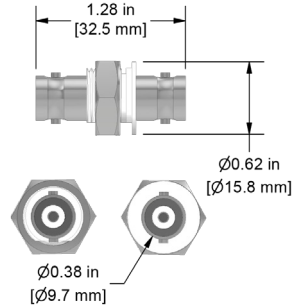

Cable Adapters

CB910-1A

In-Line BNC Jack Adapter, Nickel-Plated Brass

CB910-2A

BNC Jack Bulkhead Adapter, Nylon and Nickel-Plated Brass

CB911-1A

BNC Tee Adapter, Nickel-Plated Zinc

CB911-3A

In-Line BNC Plug Adapter, Nickel-Plated Brass

CB919-1A

Right Angle BNC Connector Jack to Plug, Nickel-Plated Brass

CB924-1A

4 Pin mini-MIL to 4 Pin mini-MIL, In-Line Feedthrough, 316L Stainless Steel

Backed by our Unconditional Lifetime Warranty