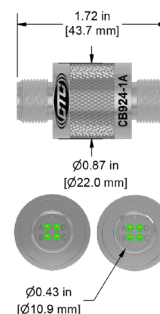

Cable Adapters

CB910-1A

In-Line BNC Jack Adapter, Nickel-Plated Brass

CB910-2A

BNC Jack Bulkhead Adapter, Nylon and Nickel-Plated Brass

CB911-1A

BNC Tee Adapter, Nickel-Plated Zinc

CB911-3A

In-Line BNC Plug Adapter, Nickel-Plated Brass

CB919-1A

Right Angle BNC Connector Jack to Plug, Nickel-Plated Brass

CB924-1A

4 Pin mini-MIL to 4 Pin mini-MIL, In-Line Feedthrough, 316L Stainless Steel

Backed by our Unconditional Lifetime Warranty