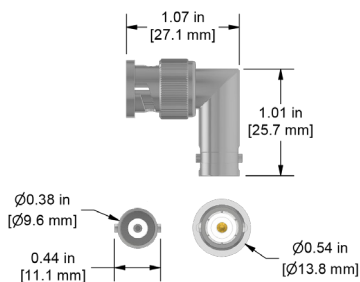

Cable Adapters

CB910-1A

In-Line BNC Jack Adapter, Nickel-Plated Brass

CB910-2A

BNC Jack Bulkhead Adapter, Nylon and Nickel-Plated Brass

CB911-1A

BNC Tee Adapter, Nickel-Plated Zinc

CB911-3A

In-Line BNC Plug Adapter, Nickel-Plated Brass

CB919-1A

Right Angle BNC Connector Jack to Plug, Nickel-Plated Brass

CB924-1A

4 Pin mini-MIL to 4 Pin mini-MIL, In-Line Feedthrough, 316L Stainless Steel

Backed by our Unconditional Lifetime Warranty