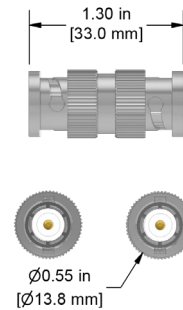

Cable Adapters

CB910-1A

In-Line BNC Jack Adapter, Nickel-Plated Brass

CB910-2A

BNC Jack Bulkhead Adapter, Nylon and Nickel-Plated Brass

CB911-1A

BNC Tee Adapter, Nickel-Plated Zinc

CB911-3A

In-Line BNC Plug Adapter, Nickel-Plated Brass

CB919-1A

Right Angle BNC Connector Jack to Plug, Nickel-Plated Brass

CB924-1A

4 Pin mini-MIL to 4 Pin mini-MIL, In-Line Feedthrough, 316L Stainless Steel

Backed by our Unconditional Lifetime Warranty