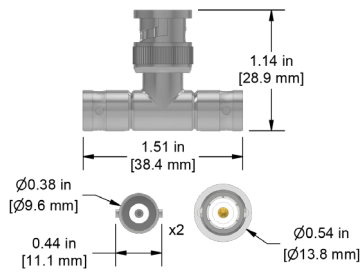

Cable Adapters

CB910-1A

In-Line BNC Jack Adapter, Nickel-Plated Brass

CB910-2A

BNC Jack Bulkhead Adapter, Nylon and Nickel-Plated Brass

CB911-1A

BNC Tee Adapter, Nickel-Plated Zinc

CB911-3A

In-Line BNC Plug Adapter, Nickel-Plated Brass

CB919-1A

Right Angle BNC Connector Jack to Plug, Nickel-Plated Brass

CB924-1A

4 Pin mini-MIL to 4 Pin mini-MIL, In-Line Feedthrough, 316L Stainless Steel

Backed by our Unconditional Lifetime Warranty