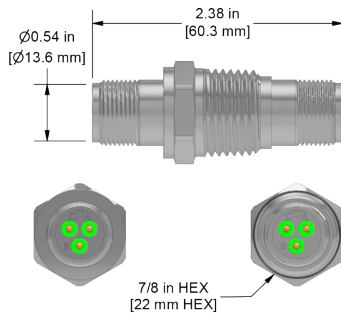

Cable Adapters

CB901-1A

2 Pin MIL to
2 Pin MIL,
In-Line Feedthrough,
316L Stainless Steel

CB902-1A

3 Pin MIL to
3 Pin MIL,
In-Line Feedthrough,
316L Stainless Steel

CB903-1A

2 Pin MIL to
2 Pin MIL, Bulkhead
Feedthrough,
1/2 in. (12.7 mm) NPT,
316L Stainless Steel

CB904-1A

2 Pin MIL to BNC Jack,
Bulkhead Feedthrough,
0.5 in. (12.7 mm) NPT, 316L
Stainless Steel Body with
Nickel-Plated Brass BNC

CB905-1A

3 Pin MIL to
3 Pin MIL, Bulkhead
Feedthrough,
1/2 in. (12.7 mm) NPT,
316L Stainless Steel

CB907-1A

BNC Plug to Binding Post
Adapter for Stripped Cable
Ends, Nickel-Plated Brass
BNCs, Polyethylene and
Copper Body

Backed by our Unconditional Lifetime Warranty

www.ctconline.com | sales@ctconline.com | 585-924-5900