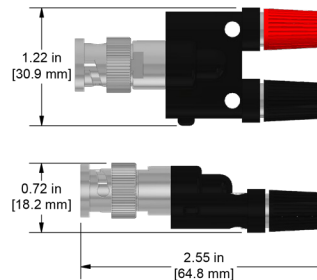

Cable Adapters

CB901-1A

2 Pin MIL to
2 Pin MIL,
In-Line Feedthrough,
316L Stainless Steel

CB902-1A

3 Pin MIL to
3 Pin MIL,
In-Line Feedthrough,
316L Stainless Steel

CB903-1A

2 Pin MIL to
2 Pin MIL, Bulkhead
Feedthrough,
1/2 in. (12.7 mm) NPT,
316L Stainless Steel

CB904-1A

2 Pin MIL to BNC Jack,
Bulkhead Feedthrough,
0.5 in. (12.7 mm) NPT, 316L
Stainless Steel Body with
Nickel-Plated Brass BNC

CB905-1A

3 Pin MIL to
3 Pin MIL, Bulkhead
Feedthrough,
1/2 in. (12.7 mm) NPT,
316L Stainless Steel

CB907-1A

BNC Plug to Binding Post
Adapter for Stripped Cable
Ends, Nickel-Plated Brass
BNCs, Polyethylene and
Copper Body

Backed by our Unconditional Lifetime Warranty

www.ctconline.com | sales@ctconline.com | 585-924-5900