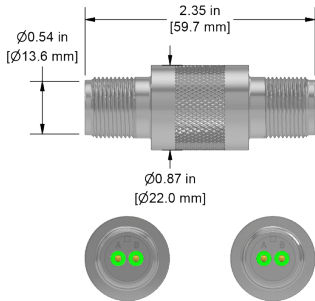

Cable Adapters

CB901-1A

2 Pin MIL to
2 Pin MIL,
In-Line Feedthrough,
316L Stainless Steel

CB902-1A

3 Pin MIL to
3 Pin MIL,
In-Line Feedthrough,
316L Stainless Steel

CB903-1A

2 Pin MIL to
2 Pin MIL, Bulkhead
Feedthrough,
1/2 in. (12.7 mm) NPT,
316L Stainless Steel

CB904-1A

2 Pin MIL to BNC Jack,
Bulkhead Feedthrough,
0.5 in. (12.7 mm) NPT, 316L
Stainless Steel Body with
Nickel-Plated Brass BNC

CB905-1A

3 Pin MIL to
3 Pin MIL, Bulkhead
Feedthrough,
1/2 in. (12.7 mm) NPT,
316L Stainless Steel

CB907-1A

BNC Plug to Binding Post
Adapter for Stripped Cable
Ends, Nickel-Plated Brass
BNCs, Polyethylene and
Copper Body

Backed by our Unconditional Lifetime Warranty

www.ctconline.com | sales@ctconline.com | 585-924-5900