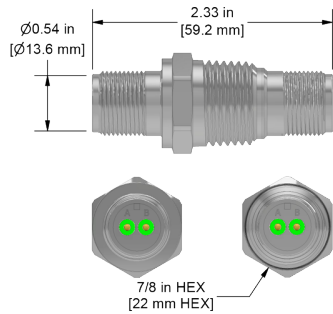

Cable Adapters

CB901-1A

2 Pin MIL to
2 Pin MIL,
In-Line Feedthrough,
316L Stainless Steel

CB902-1A

3 Pin MIL to
3 Pin MIL,
In-Line Feedthrough,
316L Stainless Steel

CB903-1A

2 Pin MIL to
2 Pin MIL, Bulkhead
Feedthrough,
1/2 in. (12.7 mm) NPT,
316L Stainless Steel

CB904-1A

2 Pin MIL to BNC Jack,
Bulkhead Feedthrough,
0.5 in. (12.7 mm) NPT, 316L
Stainless Steel Body with
Nickel-Plated Brass BNC

CB905-1A

3 Pin MIL to
3 Pin MIL, Bulkhead
Feedthrough,
1/2 in. (12.7 mm) NPT,
316L Stainless Steel

CB907-1A

BNC Plug to Binding Post
Adapter for Stripped Cable
Ends, Nickel-Plated Brass
BNCs, Polyethylene and
Copper Body

Backed by our Unconditional Lifetime Warranty

www.ctconline.com | sales@ctconline.com | 585-924-5900