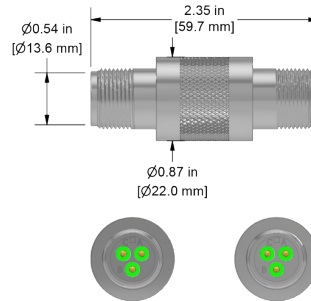

Cable Adapters

CB901-1A

2 Pin MIL to
2 Pin MIL,
In-Line Feedthrough,
316L Stainless Steel

CB902-1A

3 Pin MIL to
3 Pin MIL,
In-Line Feedthrough,
316L Stainless Steel

CB903-1A

2 Pin MIL to
2 Pin MIL, Bulkhead
Feedthrough,
1/2 in. (12.7 mm) NPT,
316L Stainless Steel

CB904-1A

2 Pin MIL to BNC Jack,
Bulkhead Feedthrough,
0.5 in. (12.7 mm) NPT, 316L
Stainless Steel Body with
Nickel-Plated Brass BNC

CB905-1A

3 Pin MIL to
3 Pin MIL, Bulkhead
Feedthrough,
1/2 in. (12.7 mm) NPT,
316L Stainless Steel

CB907-1A

BNC Plug to Binding Post
Adapter for Stripped Cable
Ends, Nickel-Plated Brass
BNCs, Polyethylene and
Copper Body

Backed by our Unconditional Lifetime Warranty

www.ctconline.com | sales@ctconline.com | 585-924-5900