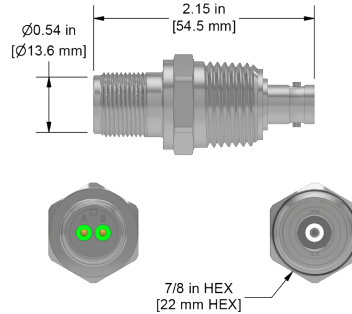

Cable Adapters

CB901-1A

2 Pin MIL to
2 Pin MIL,
In-Line Feedthrough,
316L Stainless Steel

CB902-1A

3 Pin MIL to
3 Pin MIL,
In-Line Feedthrough,
316L Stainless Steel

CB903-1A

2 Pin MIL to
2 Pin MIL, Bulkhead
Feedthrough,
1/2 in. (12.7 mm) NPT,
316L Stainless Steel

CB904-1A

2 Pin MIL to BNC Jack,
Bulkhead Feedthrough,
0.5 in. (12.7 mm) NPT, 316L
Stainless Steel Body with
Nickel-Plated Brass BNC

CB905-1A

3 Pin MIL to
3 Pin MIL, Bulkhead
Feedthrough,
1/2 in. (12.7 mm) NPT,
316L Stainless Steel

CB907-1A

BNC Plug to Binding Post
Adapter for Stripped Cable
Ends, Nickel-Plated Brass
BNCs, Polyethylene and
Copper Body

Backed by our Unconditional Lifetime Warranty

www.ctconline.com | sales@ctconline.com | 585-924-5900